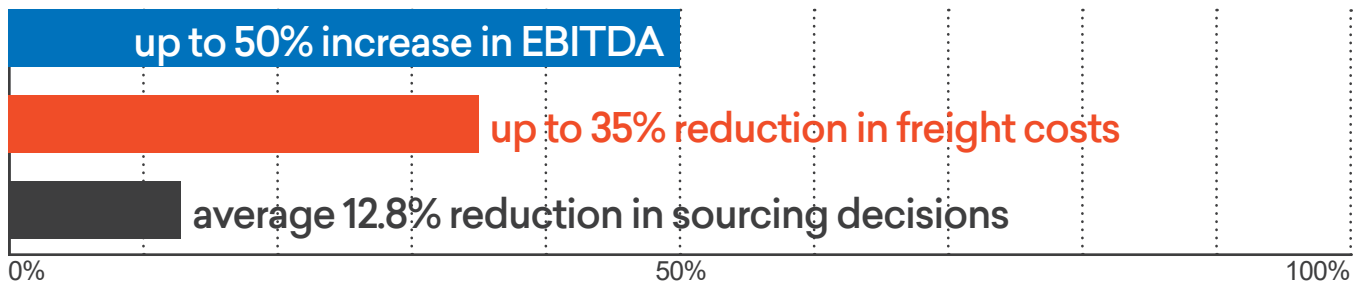

SCM AND WMS DELIVER DOCUMENTED ROI

OTM AND GTM VALUE METRICS

Save \$1M or more annually *(varies based on freight spend)

Reduce settlement costs by millions of dollars

GAEA ENGINEERS ELEGANT SUPPLY-CHAIN SOLUTIONS