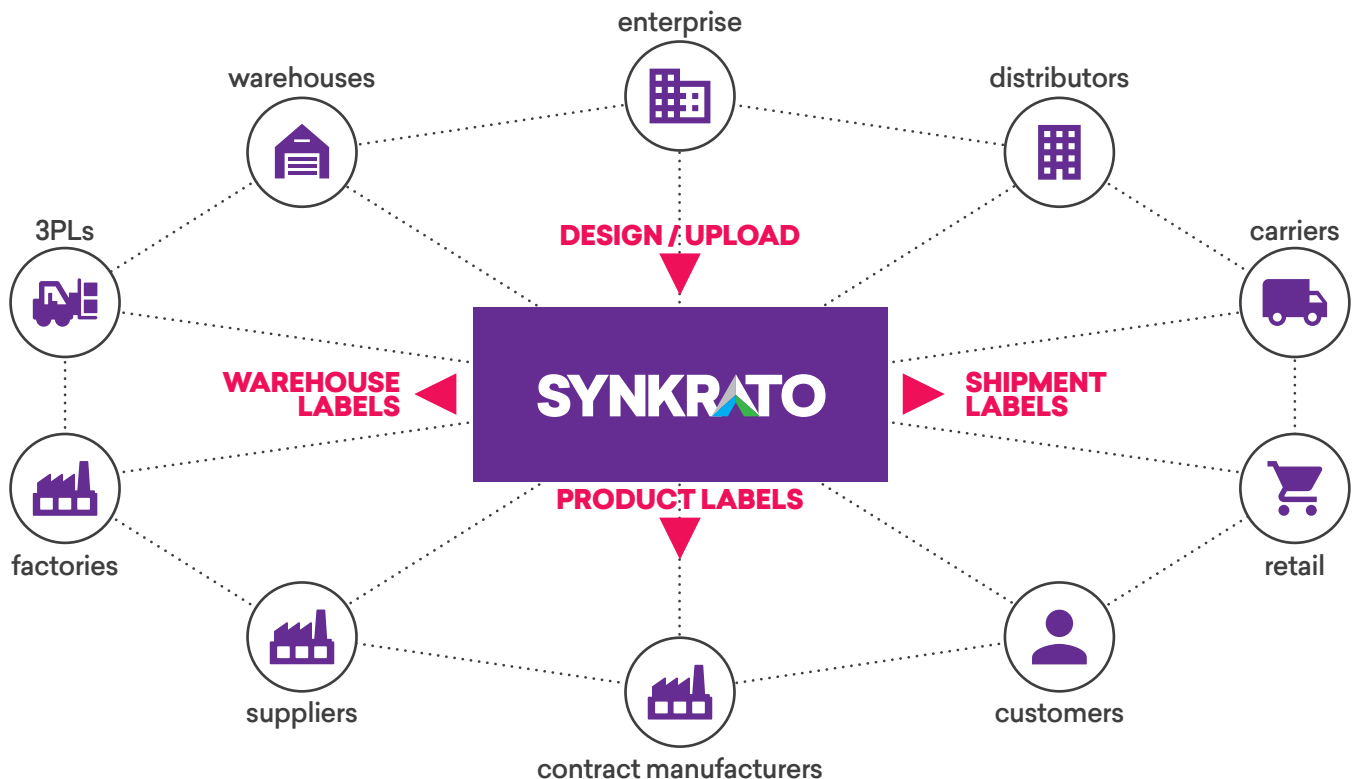

BLOCKCHAIN

Whether farm-to-fork or lab-to-pharmacy, Gaea enables blockchain-based supply chains to ensure product transparency, compliance, and safety.

OTM MOBILE

Gaea enables OTM mobile solutions that work with iOS and Android for third-party carriers and fleet drivers.

Reduce annual freight spend 5-10%. Eliminate portal setup, increase ease of logging events.

DIGITIZE YOUR LABELING SUPPLY CHAIN WITH SYNKRATO DIGITAL LABELING

SAMPLE GAEA SUPPLY CHAIN CLIENTS

READ WHAT OUR CLIENTS ARE SAYING ABOUT GAEA